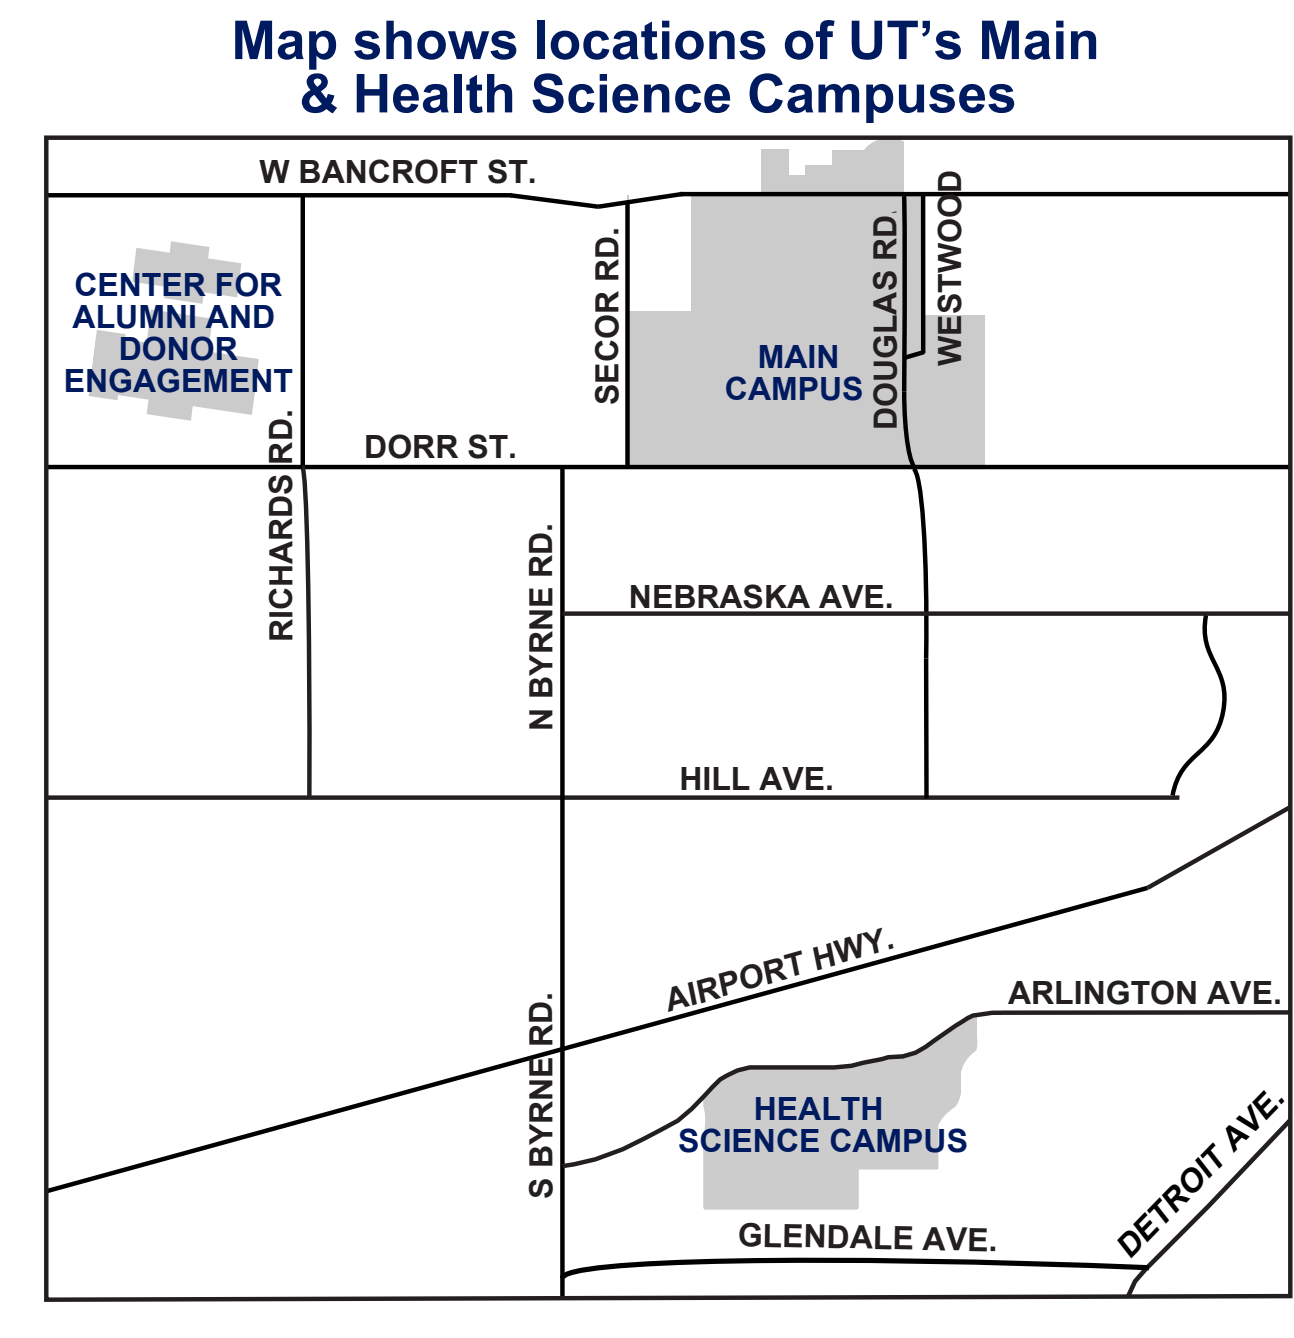

The University of Toledo

Welcome to Main Campus - www.utoledo.edu
 2801 West Bancroft Street, Toledo OH 43606

MAP KEY

- Student Parking
- Faculty & Staff
- Commuters
- Residents
- Commuters (first year)
- Toledo Early College
- Faculty & Staff Parking
- Faculty & Staff
- Reserved
- Union
- Pay Parking Meters & Kiosks
- Paid Parking
- Contractor Parking
- Accessible Building Entrances
- Accessible Parking
- Shuttle Bus Stops
- Electric Vehicle Charge
- Bicycle Corrals
- Rocket Wheels Bike Share
- Gender Neutral Restrooms
- The Q (Bar-B-Que Spot)
- Kayak Launch Site

LIBBEY HALL SERVICES

- Undergraduate Admissions
- Direct from High School Students
- Rocket Hall Services
- Adult, Transfer, Online & Military Admis... RH 1100
- Center for Success Coaching..... RH 1830
- Military Service Center..... RH 1350
- GI Bill Benefit Processing
- Student Veteran Services
- Registrar..... RH 1800
- Rocket Solution Central..... RH 1200

To The Center for Alumni and Donor Engagement (1.8 mi) via Dorr St.

To Health Science Campus (3.5 mi) via Dorr St., Byrne Rd. and Arlington Ave.