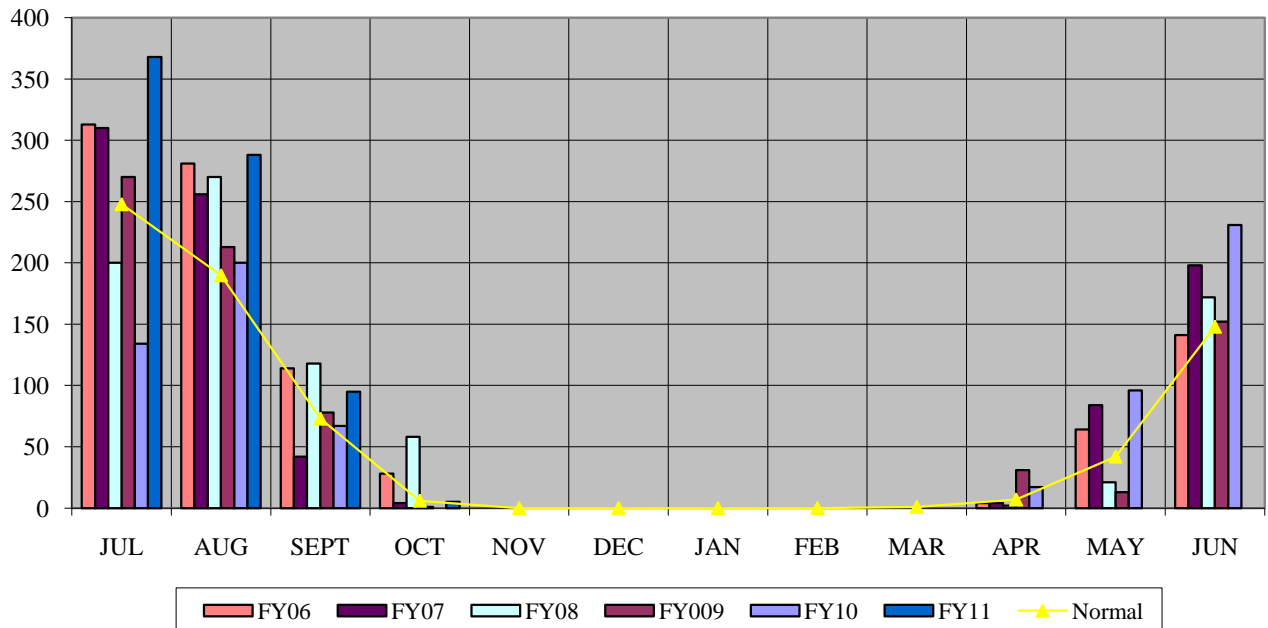

UT Cooling Degree Days

UT Heating Degree Days